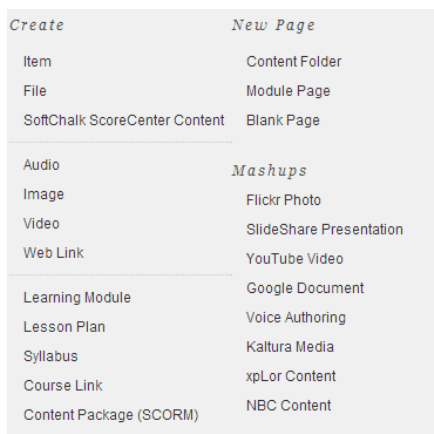

QUICK START GUIDE TO USING BLACKBOARD LEARN 9.1

ADDING A FLICKR PHOTO

1. Click on the Content Area you wish to add content.

2. Select the “**Build Content**” tab, then “**Flickr Photo**”

3. Search for a Flickr photo. Select More Options to view more search options.

A screenshot of the Flickr search interface. It features a search bar with a dropdown menu set to 'Full Text', a text input field for 'Keywords' containing 'Earth from Outerspace', and a dropdown menu set to 'All of the words'. Below the search bar, there is a 'Without These Words:' text input field, a 'License:' dropdown menu set to 'Any', and a 'Search by Date:' section with a dropdown menu set to 'Photos taken', a radio button for 'After', a text input field, a calendar icon, a radio button for 'Before', another text input field, and another calendar icon. At the bottom, there are two buttons: 'Less Options' and 'Go'.

QUICK START GUIDE TO USING BLACKBOARD LEARN 9.1

4. Select the request photo.

Earth from Outerspace

User: [oscar5690](#)

Added: 3/29/12 Taken: 3/29/12 Last Updated: 5/15/12

Tags: earth, space, 2012, cis19

Flickr URL: <http://www.flickr.com/photos/76646718@N07/6881855024/>