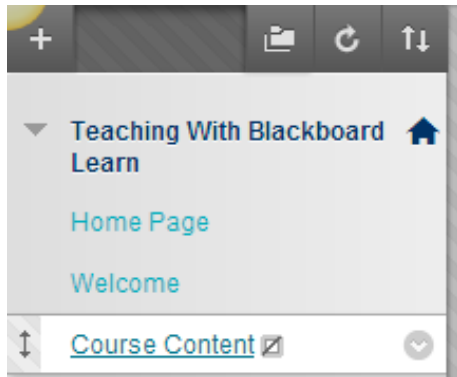

QUICK START GUIDE TO USING BLACKBOARD LEARN 9.1

ADDING A FLICKR PHOTO

1. Click on the Content Area you wish to add content.

2. Select the “**Build Content**” tab, then “**Flickr Photo**”

3. Search for a Flickr photo. Select More Options to view more search options.

A screenshot of the Flickr search interface. It features a search bar with a dropdown menu set to 'Full Text', a text input field for 'Keywords' containing 'Earth from Outerspace', and a dropdown menu set to 'All of the words'. Below the search bar, there is a 'Without These Words:' text input field, a 'License:' dropdown menu set to 'Any', and a 'Search by Date:' section with a dropdown menu set to 'Photos taken', a radio button for 'After', a text input field, a calendar icon, a radio button for 'Before', another text input field, and another calendar icon. At the bottom, there are two buttons: 'Less Options' and 'Go'.